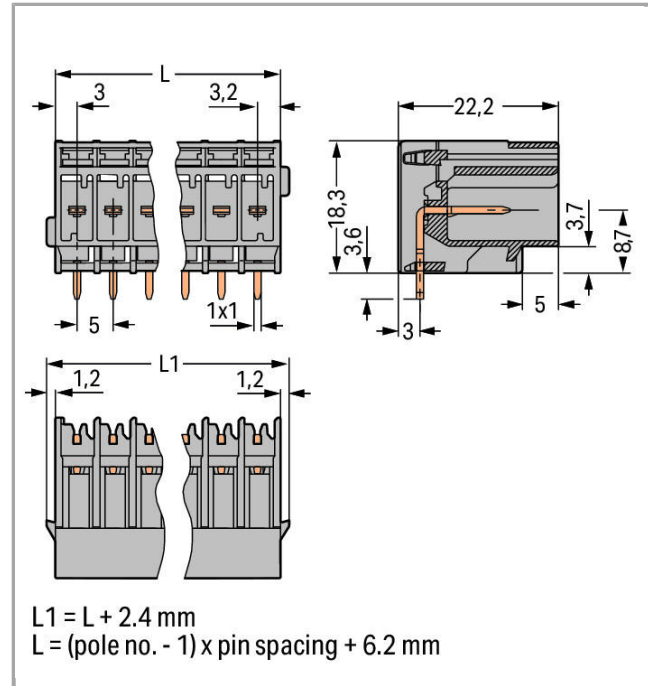

## Data sheet | Item number: 769-670

THT male header; 1.0 x 1.0 mm solder pin; straight; Pin spacing 5 mm; 10-pole

769-670

RoHS  Compliant

[BOMcheck.net](https://www.bomcheck.net)

Color: ■